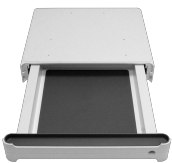

ACCESSORIES

LTD-1
BS-040107-OK
Drawer

Drawer with non slip silicone mat and soft close function. Can be mounted afterwards.